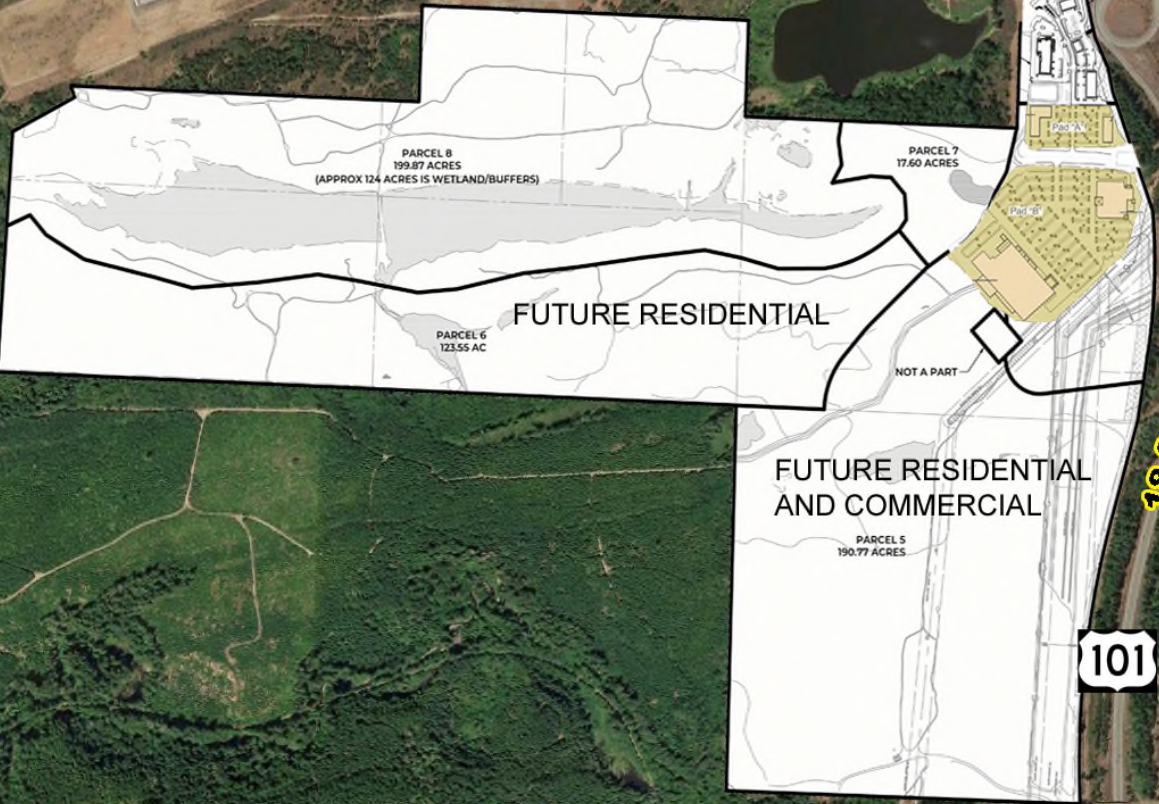

Sanderson Airport

To Olympic National Park & Hood Canal Communities

Shelton High School

Walmart

19,595 VPD

Fred Meyer

Mason Health
Mason General Hospital • Mason Clinic

18,000 VPD

To Bremerton & Silverdale

101

SAFEMAY

Downtown Shelton

SIERRA PACIFIC
267 Employees

Oakland Bay

To Olympia
16 minute drive

Shelton WA