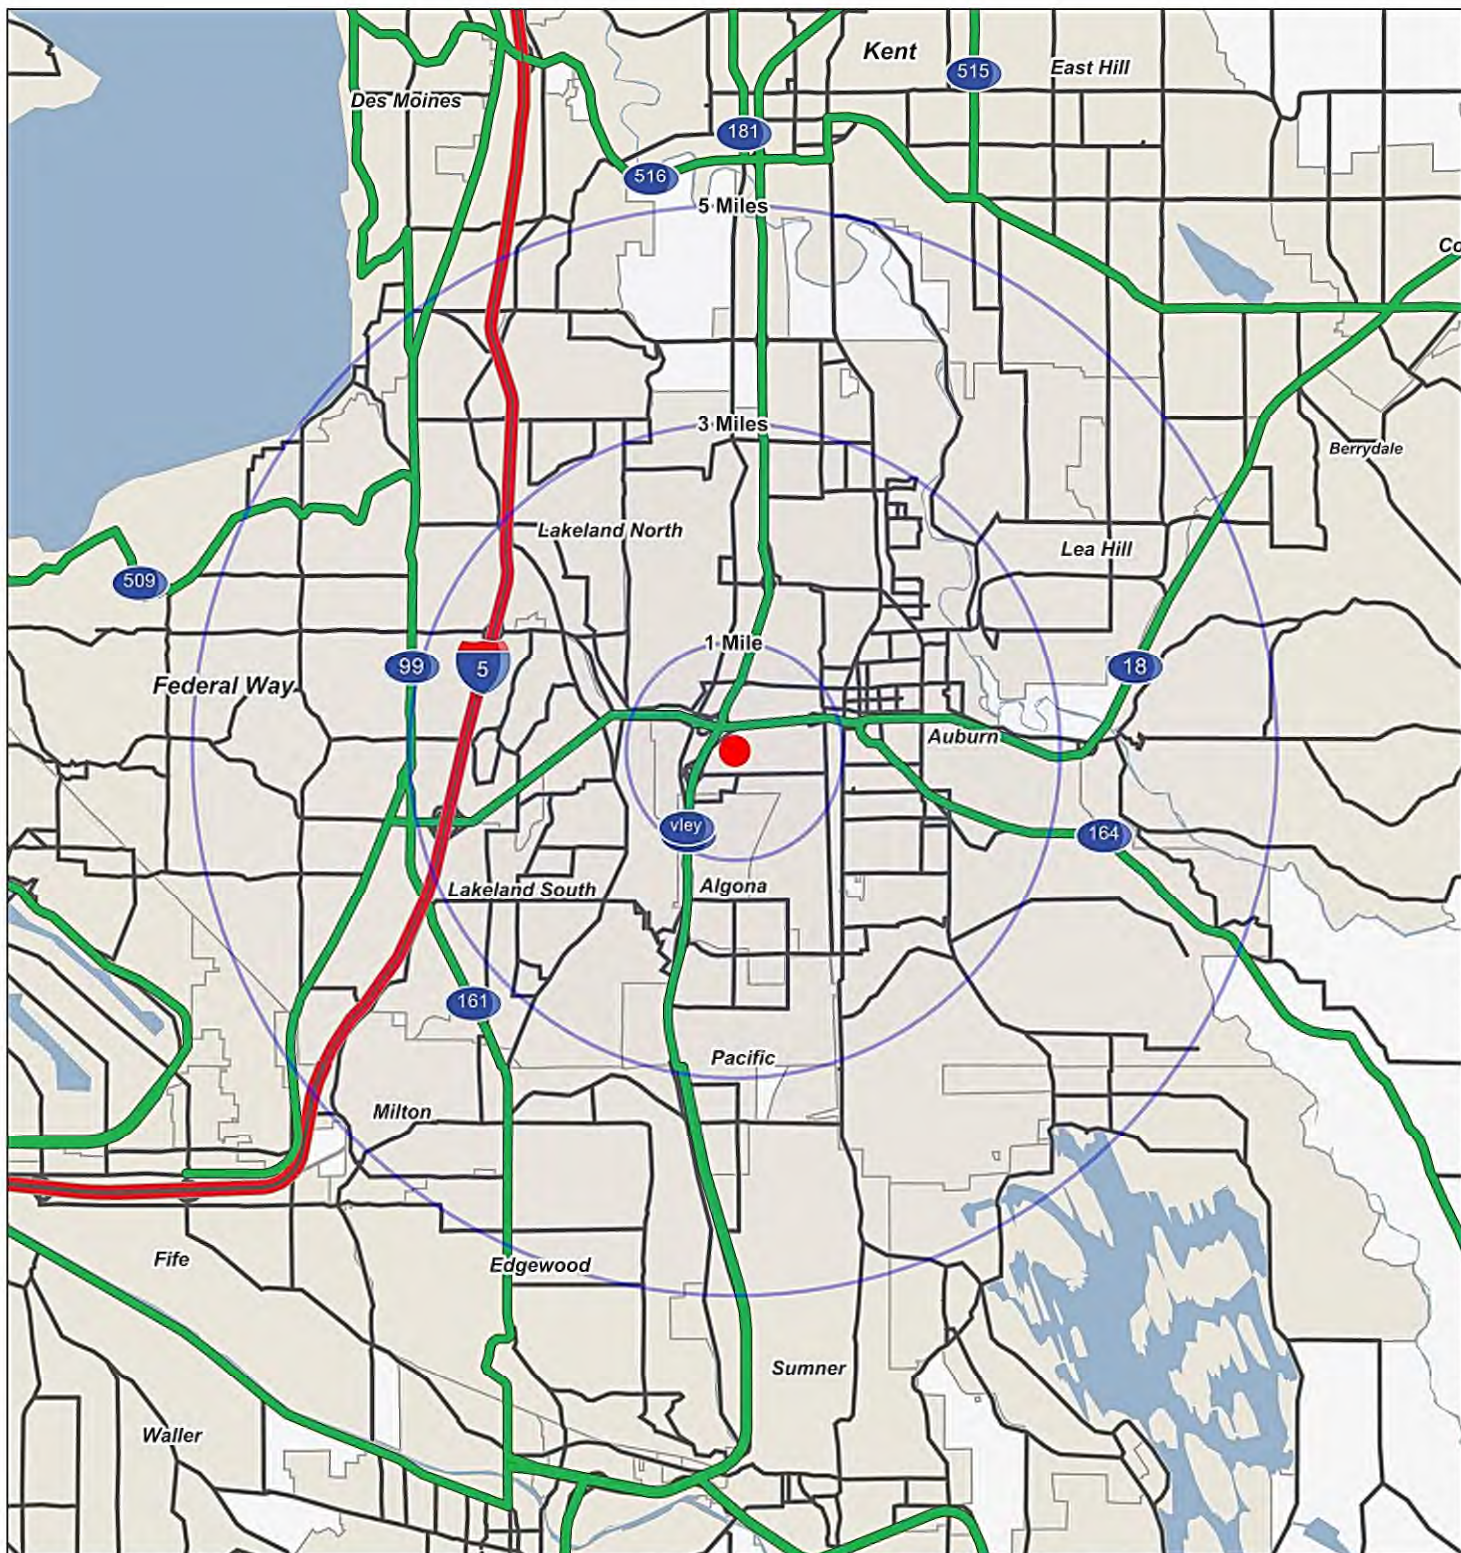

Lat: 47.2949 Lon: -122.2492 Zoom: 23.41 mi

Logos are for identification purposes only and may be trademarks of their respective companies.

©2018, Sites USA Inc., Chandler, AZ (480) 491-1112. All Rights Reserved.

Auburn, WA

May 2018

This map was produced using data from private and government sources deemed to be reliable. The information herein is provided without representation or warranty.